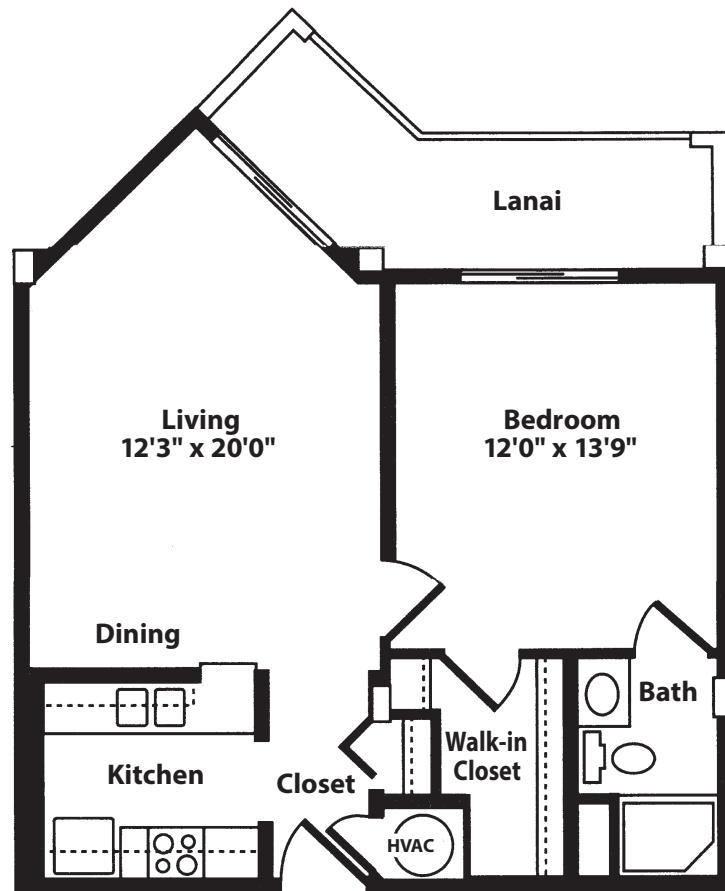

WISTERIA KEY

1 Bedroom | 1 Bathroom
607 Square Feet

Actual room dimensions may vary slightly.