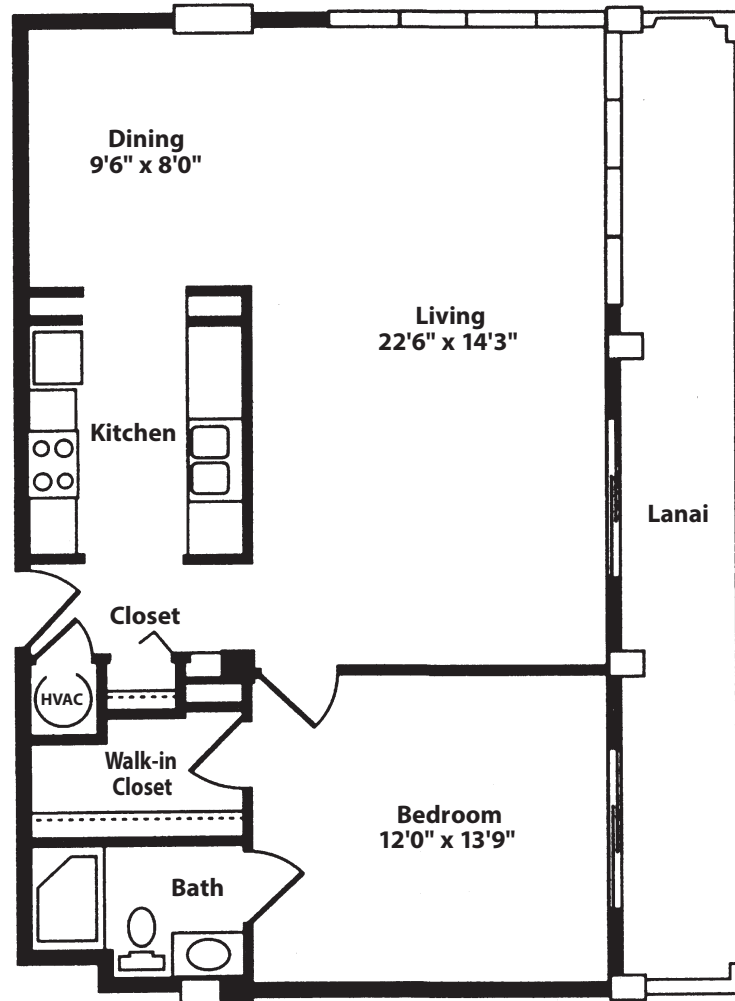

MARATHON KEY

1 Bedroom | 1 Bathroom
817 Square Feet

Actual room dimensions may vary slightly.