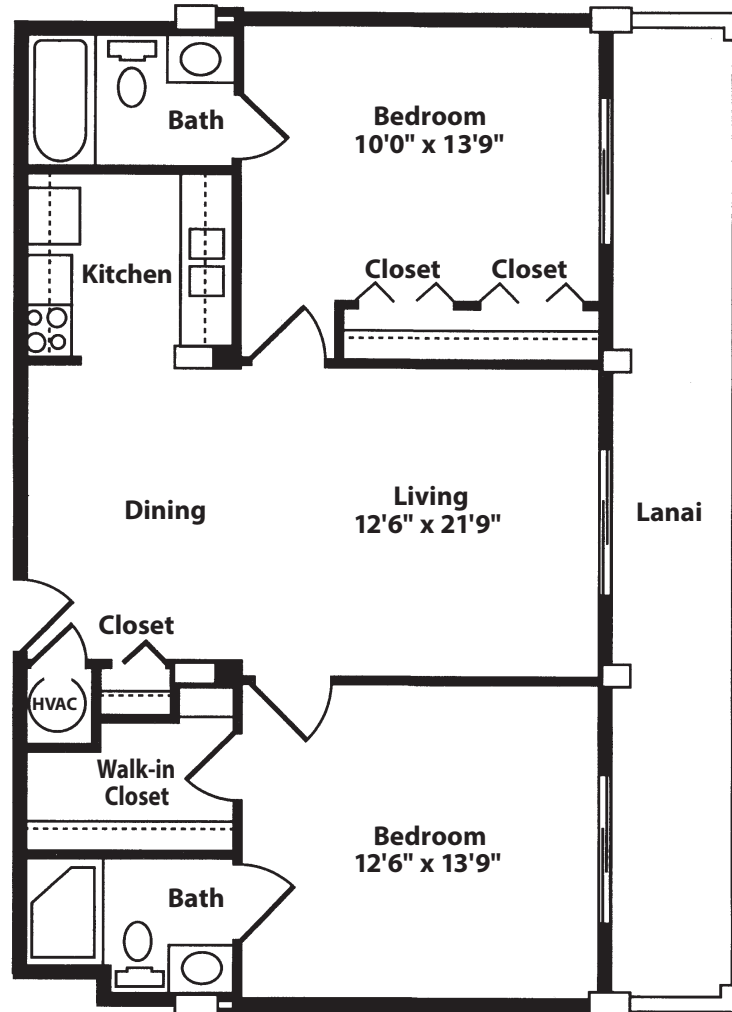

KEY BISCAYNE

2 Bedroom | 2 Bathroom
863 Square Feet

Actual room dimensions may vary slightly.