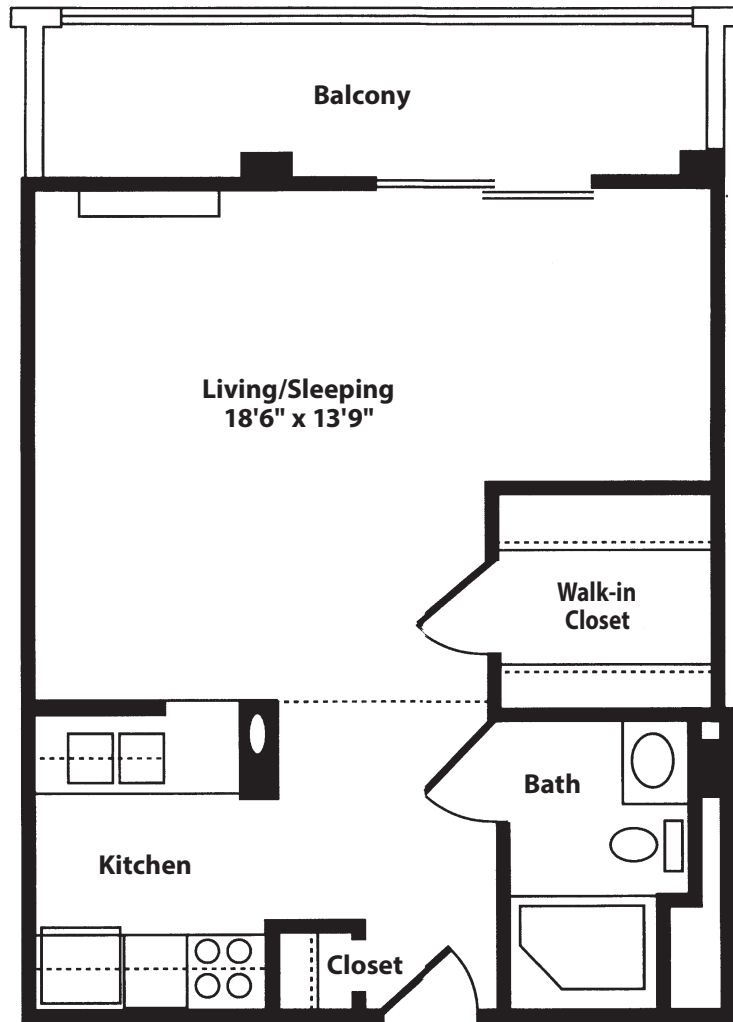

GRASSY KEY

Studio | 1 Bathroom
432 Square Feet

Actual room dimensions may vary slightly.