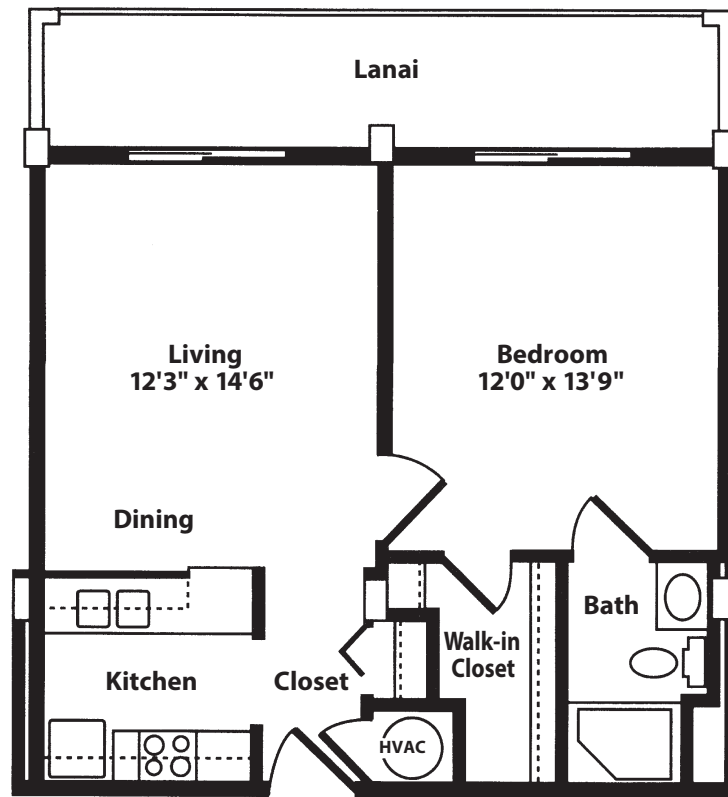

# CONCH KEY

1 Bedroom | 1 Bathroom  
575 Square Feet

Actual room dimensions may vary slightly.