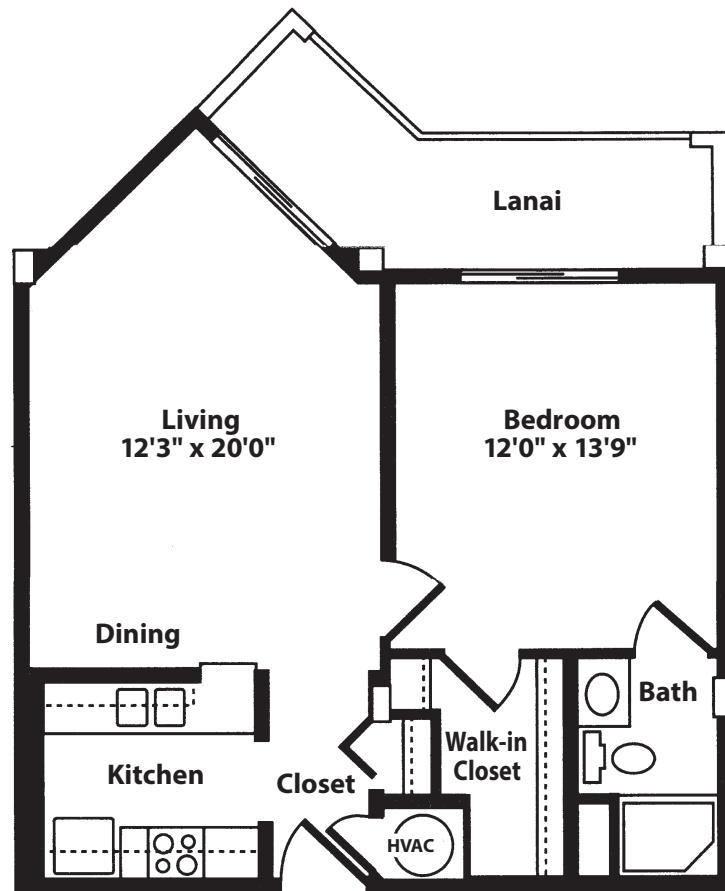

THE WINDLEY

1 Bedroom | 1 Bathroom
607 Square Feet

1/8" scale. Actual room dimensions may vary slightly.