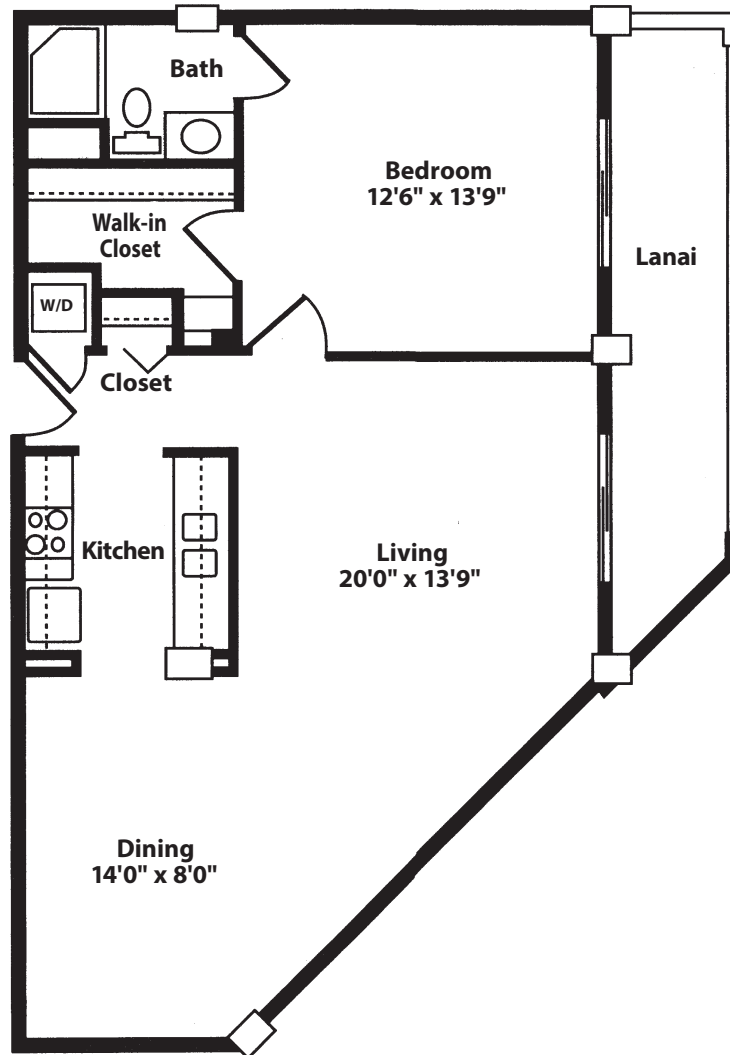

THE USEPPA

1 Bedroom | 1 Bathroom
819 Square Feet

1/8" scale. Actual room dimensions may vary slightly.