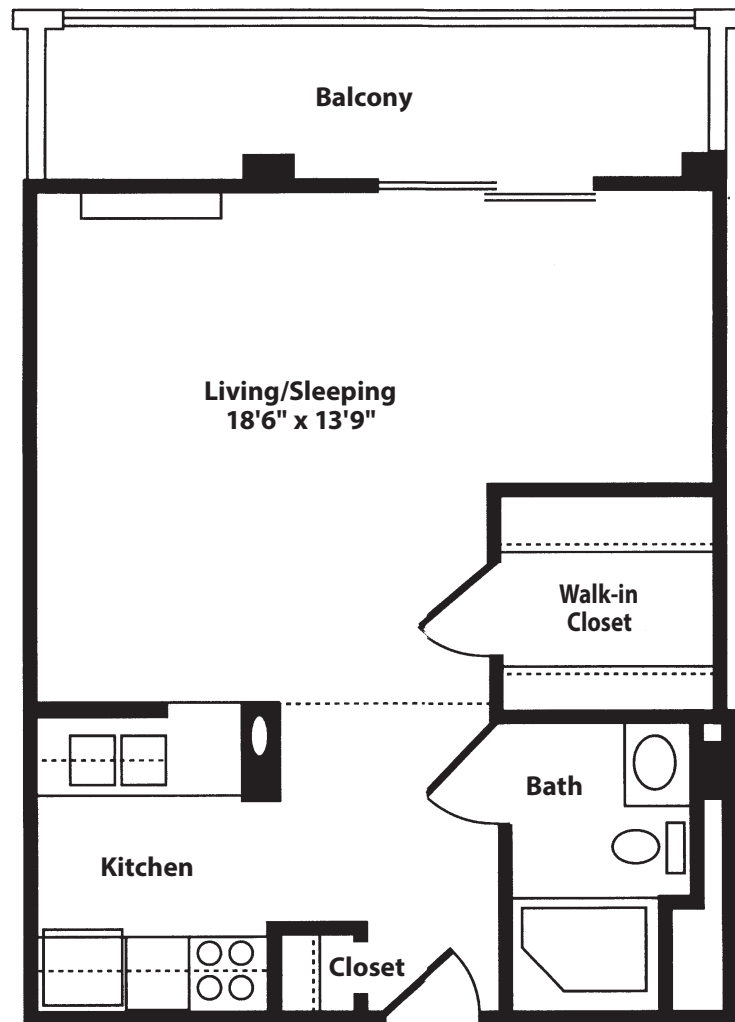

THE GASPARILLA

Studio | 1 Bathroom
432 Square Feet

1/8" scale. Actual room dimensions may vary slightly.