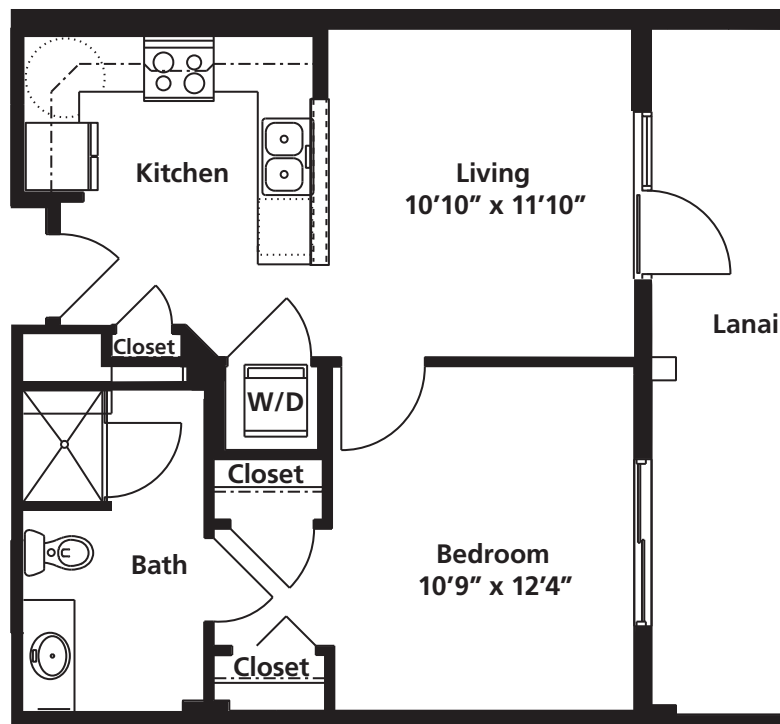

THE CALADESI

1 Bedroom | 1 Bathroom
527 Square Feet

1/8" scale. Actual room dimensions may vary slightly.