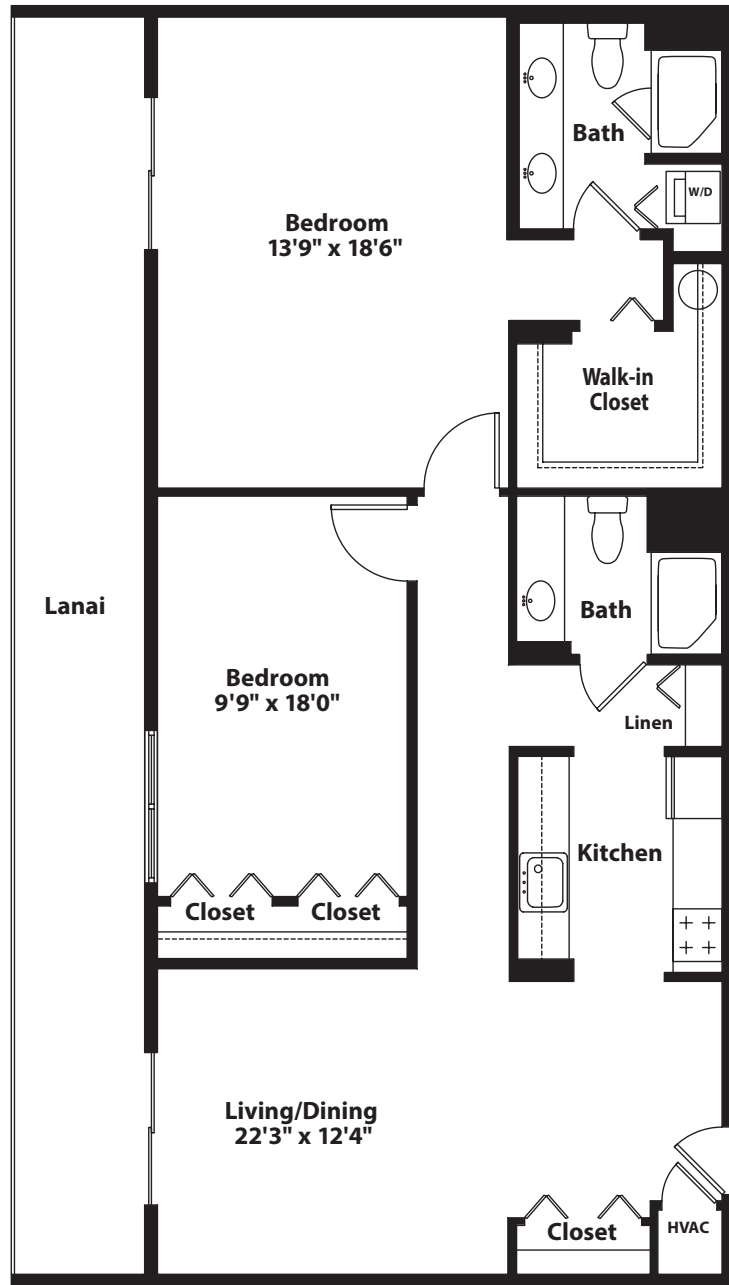

THE BOCA GRANDE

2 Bedroom | 2 Bathroom
1,151 Square Feet

1/8" scale. Actual room dimensions may vary slightly.