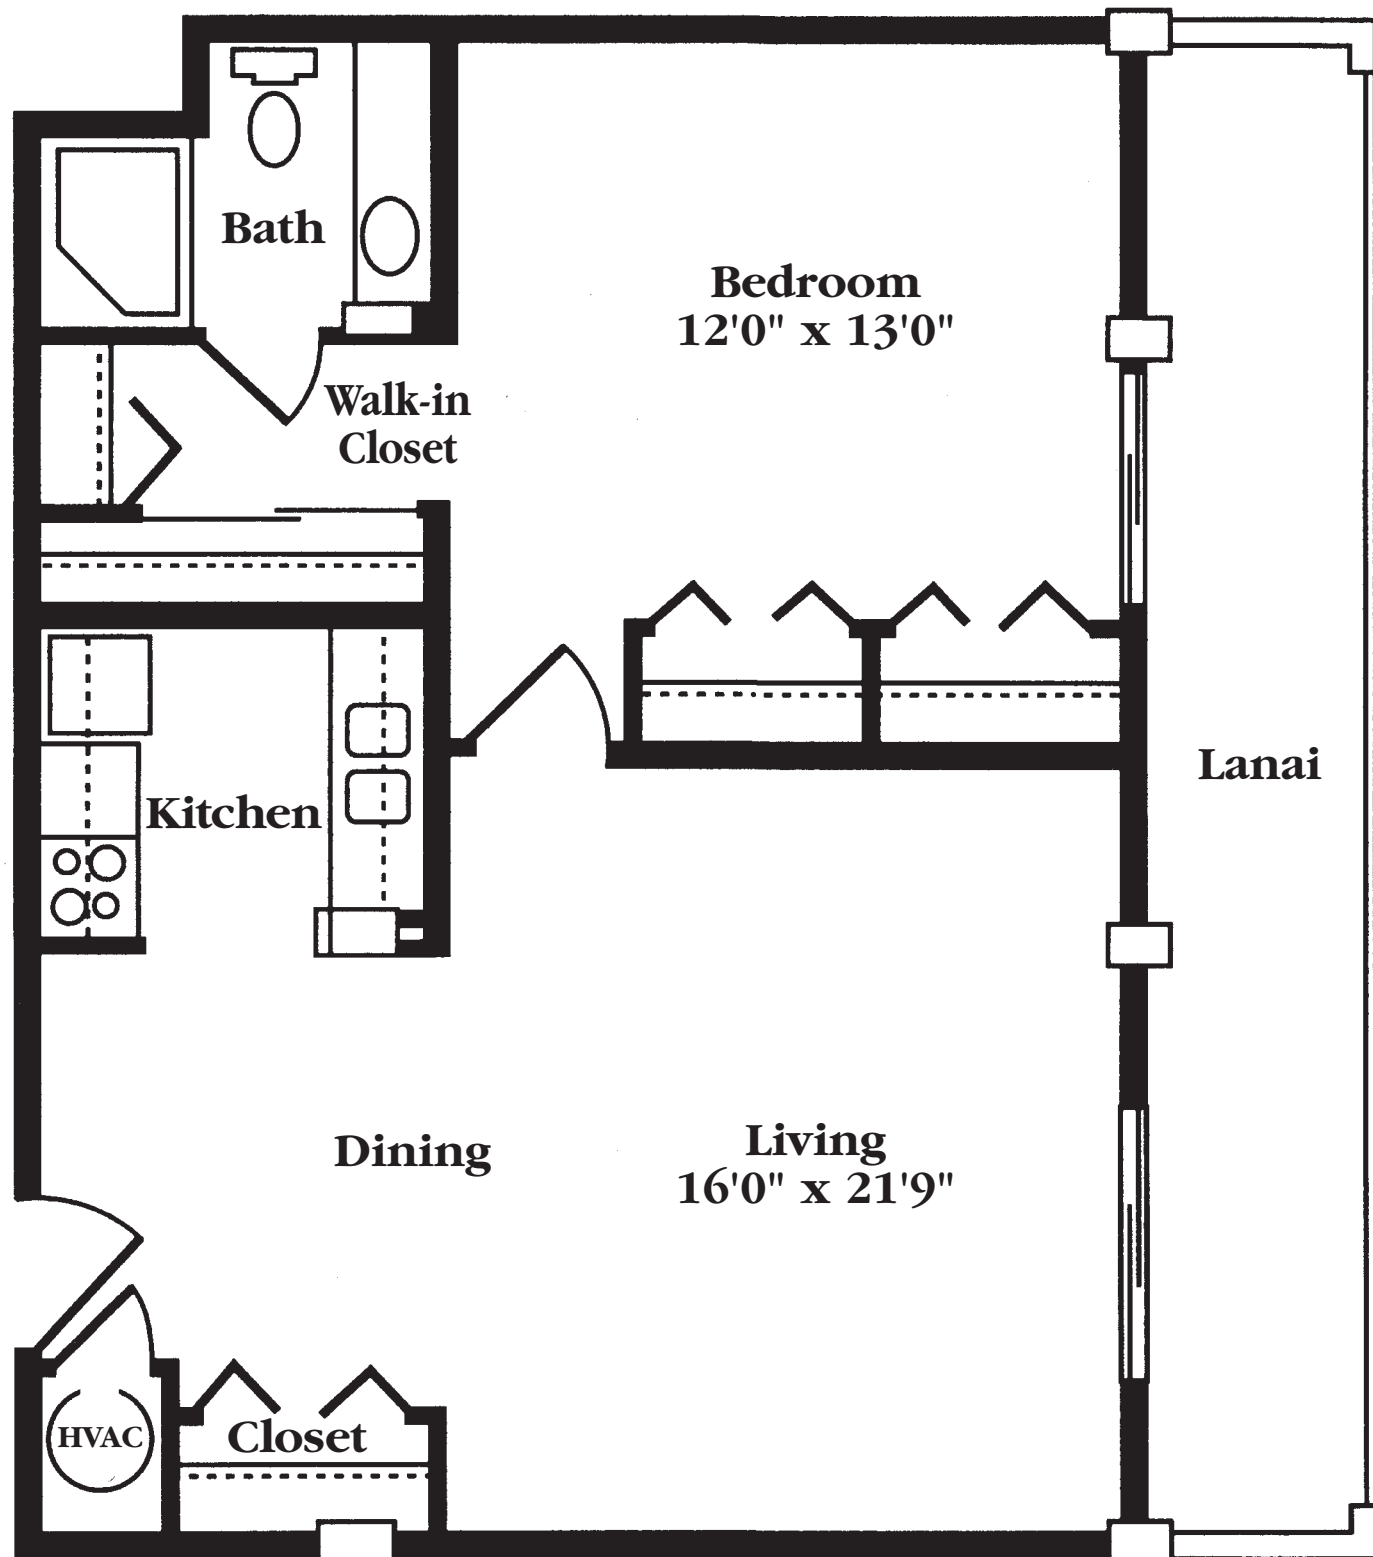

The Sanibel  
1 Bedroom / 1 Bathroom  
719 Square Feet

Floorplans