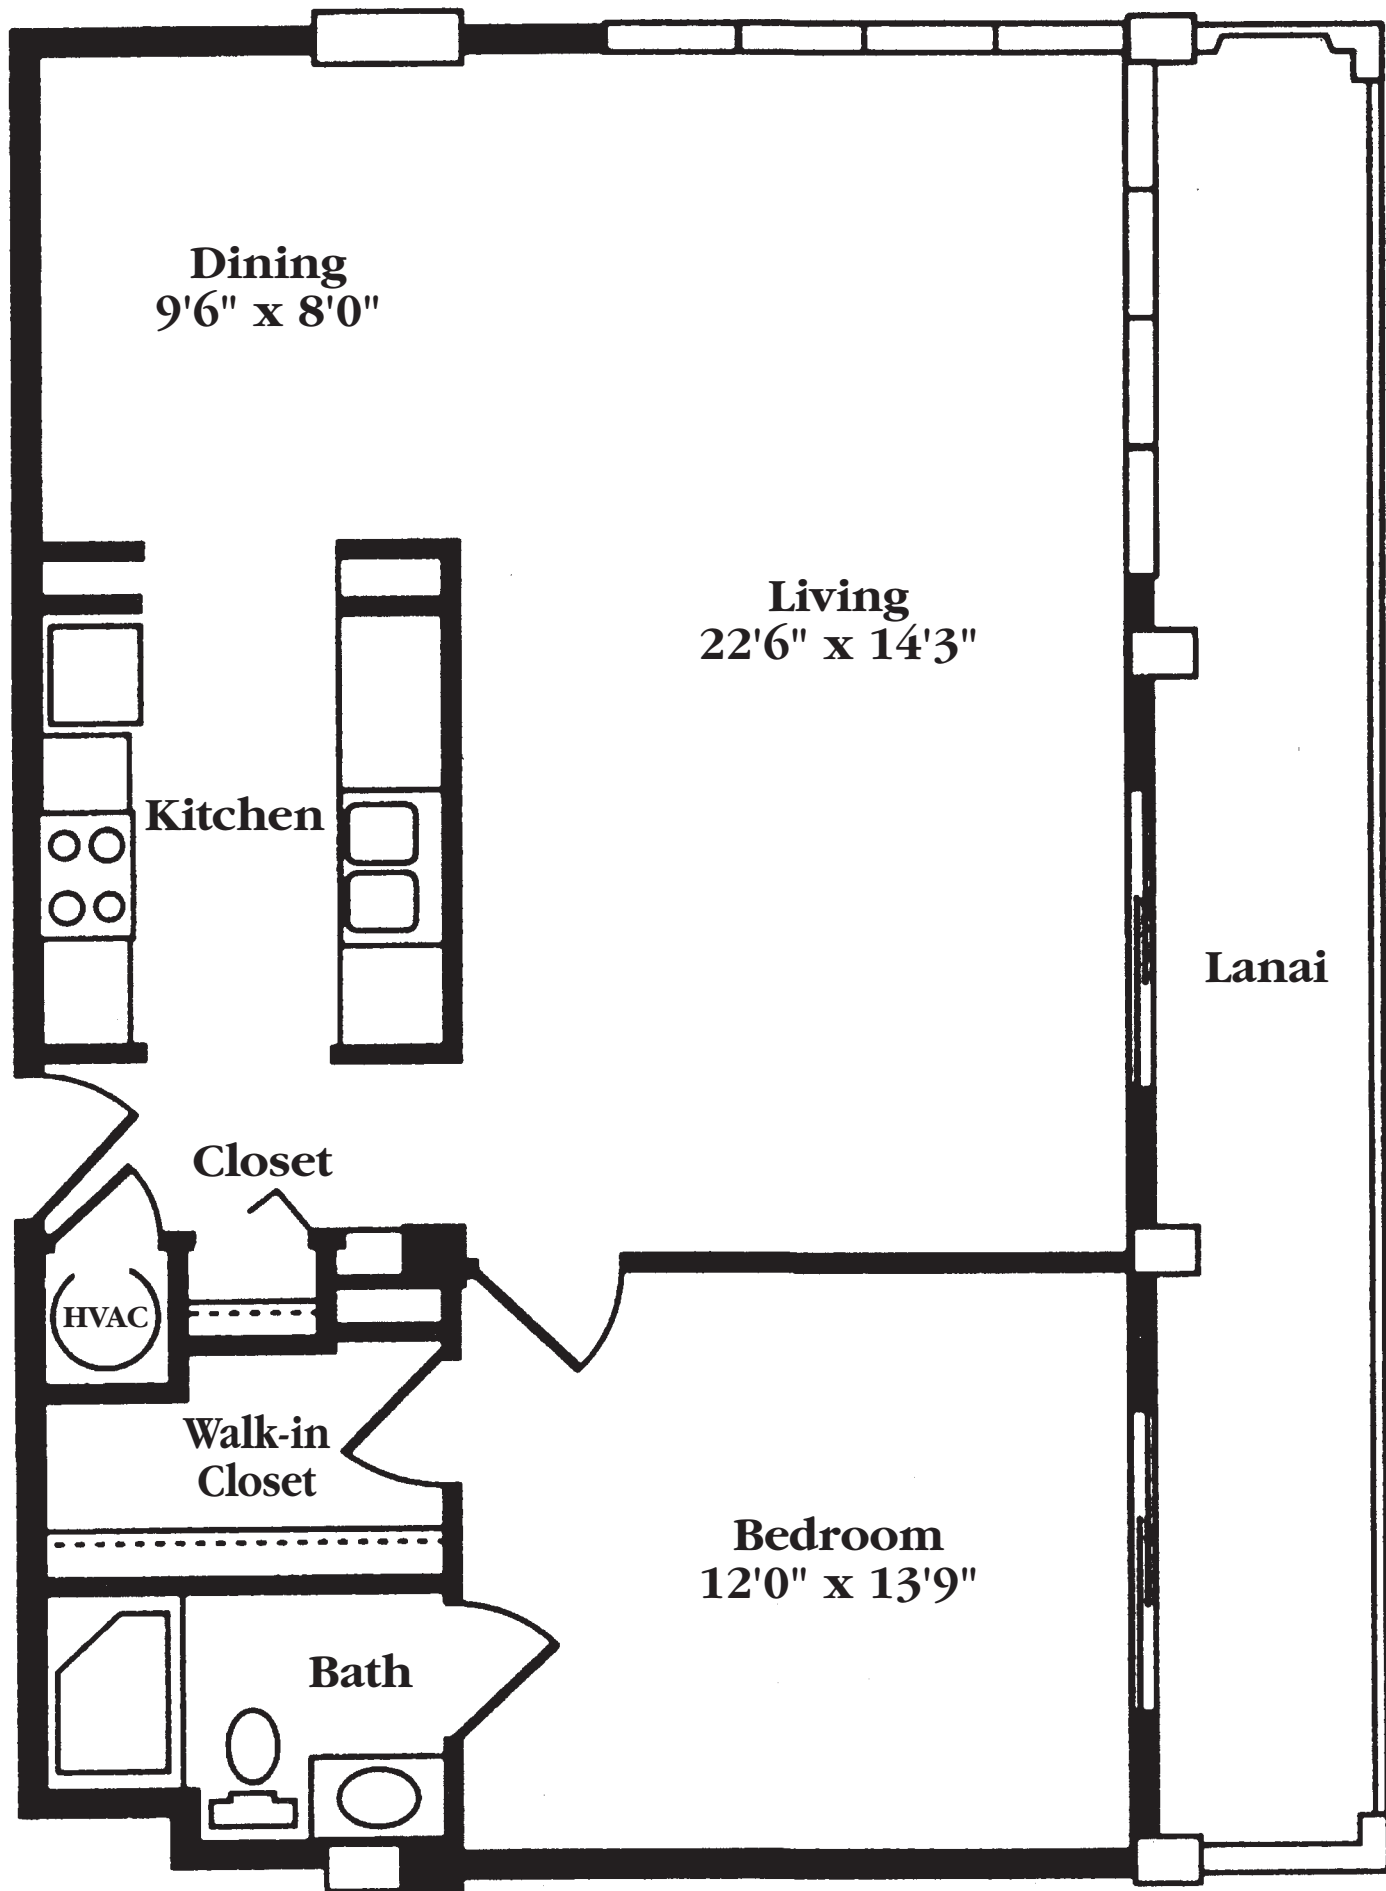

The Marco
1 Bedroom / 1 Bathroom
817 Square Feet

Floorplans